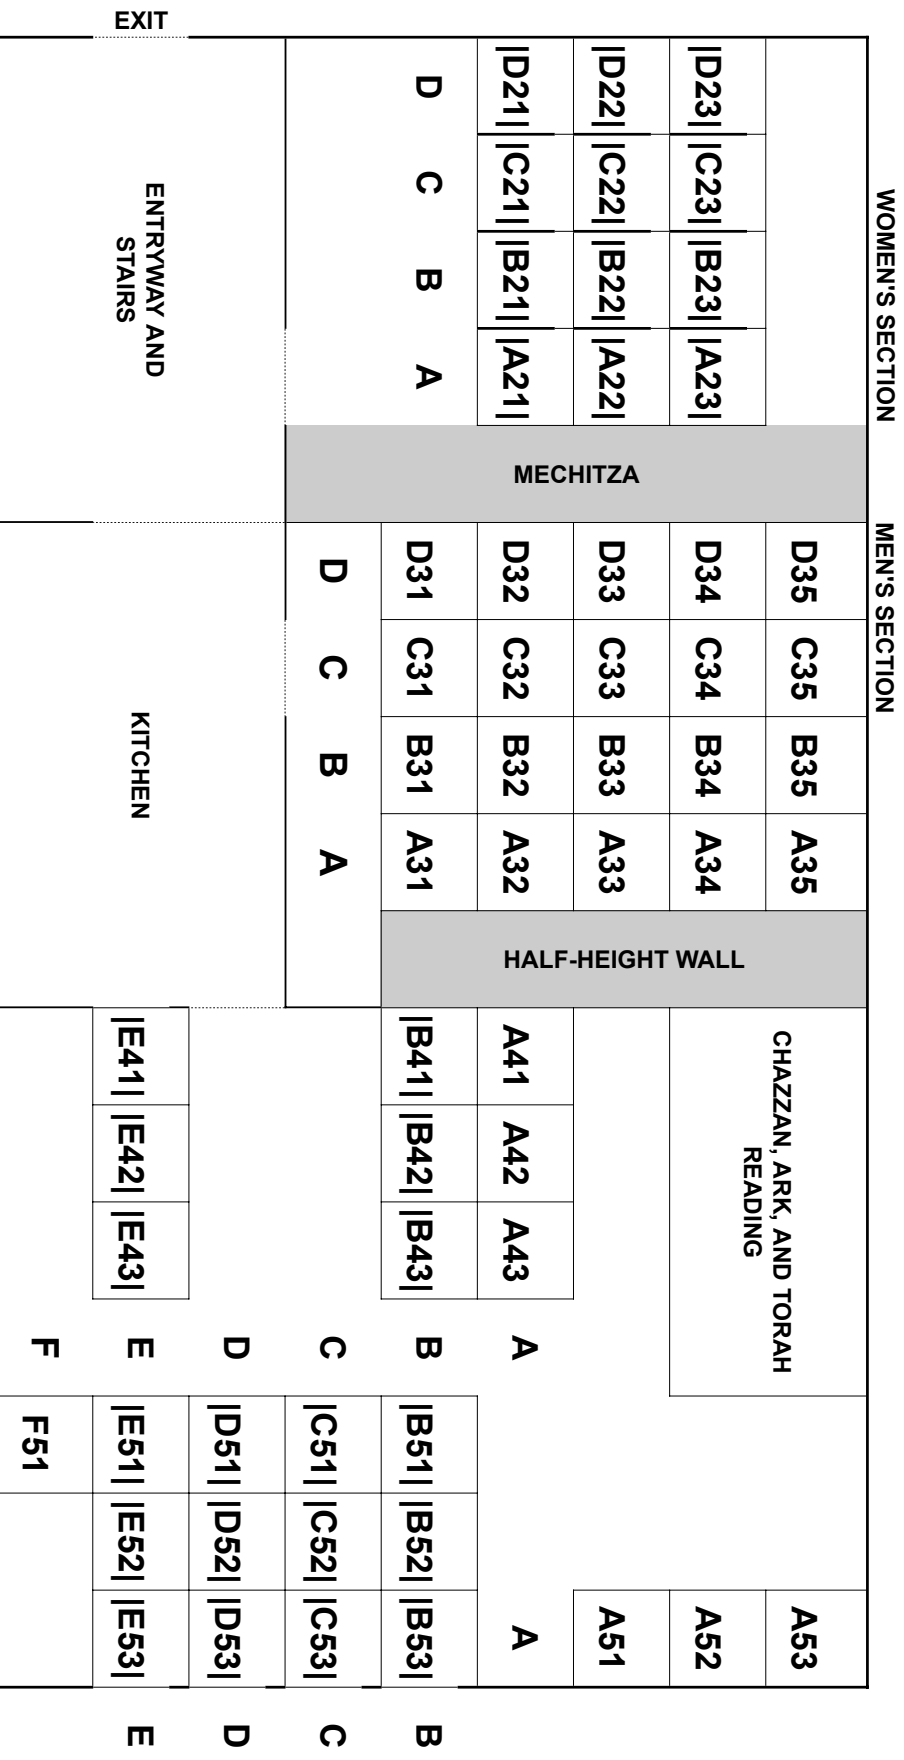

YOUNG ISRAEL SHOMRAI EMUNAH - HOUSE - 5785 SETUP

SEATING KEY	|Z##|	Table	Z##	No table